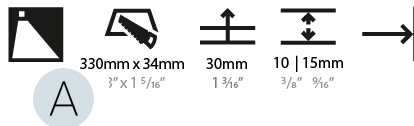

GENERAL

Series: Delight
Subseries: Delight String Step
Brand: Prolicht
Division: Architectural
Mounting Type: Recessed
Mounting Location: Wall
Subcategory: Step Light

PHYSICAL

Shape: Rectangle
Length (mm): 340
Length (in): 13 3/8
Height (mm): 40
Depth (mm): 27
Height (in): 1 9/16
Depth (in): 1 1/16
Ceiling Thickness (mm): 10 / 12 / 15
Ceiling Thickness (in): 3/8 or 1/2 or 9/16
Min. Recessing Depth (mm): 30
Min. Recessing Depth (in): 1 3/16
Light Distribution: Asymmetric
Weight (kg): 0.404
Weight (lbs): 0.89
Fixture Finish: SSR / BKV / CWI / CRY / HAB / UFT / ITA / RUA / FTG / MYG / LOD / PUS / FRO / FUP / KIA / POP / BLS / SPG / MEY / GOH / GUM / CHC / COM / ABZ / JAG / OBR / MOS / ROR
Fixture Material: Aluminum
Cut-out Measurements: 330mm / 13" x 34mm / 1 5/16"

ELECTRICAL

Lamp Type: LED (Zhaga Standard)
Input Wattage (W): 4
Total Output Wattage (W): 3.6
Dimming: 0-10V Dimming / Phase Dimming (120Vac Only)
Driver Included: No
Driver Location: Remote
Driver Type: Constant Voltage - 120 / 277Vac
Driver Class: Class 2
Input Voltage (V): 120 - 277
Output Voltage (V): 24

LED

Number of LEDs: 1
Color Temperature (°K): 3000 / 3500 / 5000
Max. Delivered Lumen (lm): 120
CRI: >80 CRI
Lamp Life (hrs): 50000

OPTICAL

RATINGS AND CERTIFICATIONS

Certified By: Certified for North American Standards
IP rating: IP20